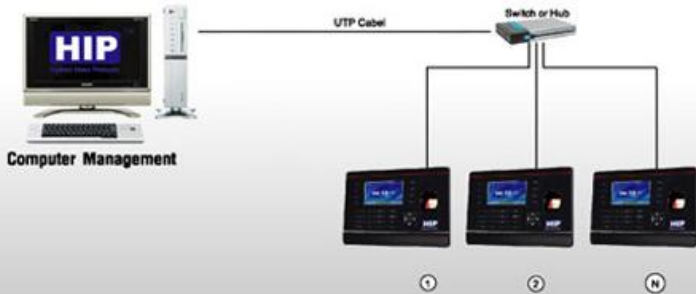

Standalone Fingerprint Time Attendance Color Screen System

Connection Type Network Protocol TCP/IP

Connection Type Series RS485

TECHNICAL SPECIFICATION

TFT	2.8 inch TFT (320*240)
Fingerprint Sensor	(Energy-saving)Optical Fingerprint Sensor (Resolution:500DPI)
CPU	32bit CPU
Fingerprint Capacity	1,000
Log Capacity	100,000 events
Communication	RS232/485, USB, TCP/IP
Identification Mode	Fingerprint, Password, Proximity Card
Proximity Card	125Khz, EM4100 or other Compatible Contactless ID Card
USB Flash Drive Up/Download	Available
Record Query	Available(people can query their own attendance record after authentication)
Rotational Angle	Total Rotational Angle
Identification Time	<=1s
FRR	<=0.1%
FAR	<=0.0001%
Operating Mode	Off-line / Online
Authentication Mode	1:1, 1:N
Language	Thai,English,Korean
Voice Prompt	Available
Bell	Built-in Timing Bell
Self Test	Available
Power Management	Auto Sleep Time, Auto Power Off Time
Power Adapter	DC 12V/1A
Operating Environment	Operating Temp:-10 °C ~ +60 °C, Humidity(RH):20%~80%
Size of the Terminal	180(L) x 134(W) x 36(H) mm

ใหม่เทคโนโลยีล่าสุด

1. ประมวลผลด้วย Chip ARM9 ซึ่งเป็นเทคโนโลยีใหม่ล่าสุด พลิตจากประเทศอเมริกา

2. ระบบใหม่ล่าสุดกับ Auto Update Finger Recode ป้องกันปัญหาเวลาหลายนิ้วมือมีการเปลี่ยนแปลงขึ้นเนื่องมาจากอุณหภูมิ นิ้วมือออก นิ้วมือมีการขยายตัวตามอายุ เป็นต้น ทำให้การอ่านลายนิ้วมือครั้งต่อๆ ไป จำ่ายยิ่งขึ้น

3. หัวอ่านแบบใหม่ ป้องกันรอยขีดข่วนบนเซ็นเซอร์ พร้อมทั้งคุณภาพเกินราคา

โปรแกรม HIP PREMIUM TIME โปรแกรมใหม่ล่าสุด

4. มาพร้อมกับ โปรแกรม HIP PREMIUM TIME โปรแกรมใหม่ล่าสุด