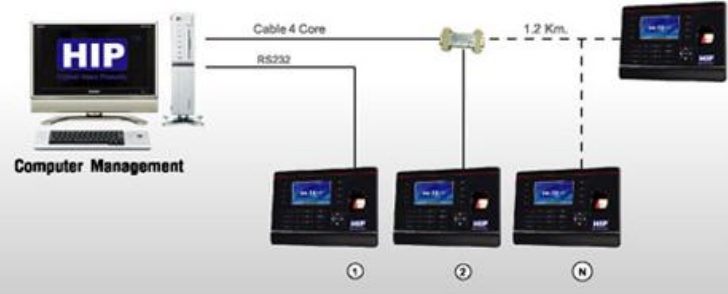

### Advantages:

1. Strictly follow the national security product standard. Suitable for the entrances and exits of office, factory, hotel, school, etc.
2. Adopting the CMOS color sensor chip, makes the fingerprint sensor perfect.
3. Adopting the SD Up/Download function, makes the attendance data collection convenient.

## TECHNICAL SPECIFICATION

TFT	2.8 inch TFT (320*240)
Fingerprint Sensor	(Energy-saving)Optical Fingerprint Sensor (Resolution:500DPI)
CPU	32bit CPU
Fingerprint Capacity	1,000
Log Capacity	100,000 events
Communication	RS232/485, USB, TCP/IP
Identification Mode	Fingerprint, Password, Proximity Card
Proximity Card	125Khz, EM4100 or other Compatible Contactless ID Card
USB Flash Drive Up/Download	Available
Record Query	Available(people can query their own attendance record after authentication)
Rotational Angle	Total Rotational Angle
Identification Time	<=1s
FRR	<=0.1%
FAR	<=0.0001%
Operating Mode	Off-line / Online
Authentication Mode	1:1, 1:N
Language	Thai,English,Korean
Voice Prompt	Available
Bell	Built-in Timing Bell
Self Test	Available
Power Management	Auto Sleep Time, Auto Power Off Time
Power Adapter	DC 12V/1A
Operating Environment	Operating Temp:-10 °C ~ +60 °C, Humidity(RH):20%~80%
Size of the Terminal	180(L) x 134(W) x 36(H) mm